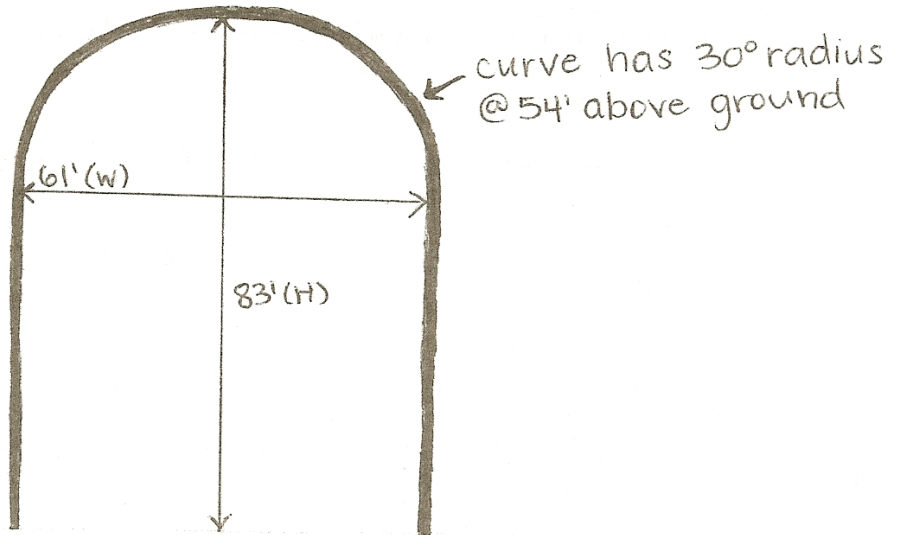

Dimensions:

Wooden Arch

Metal Arch

Gazebo