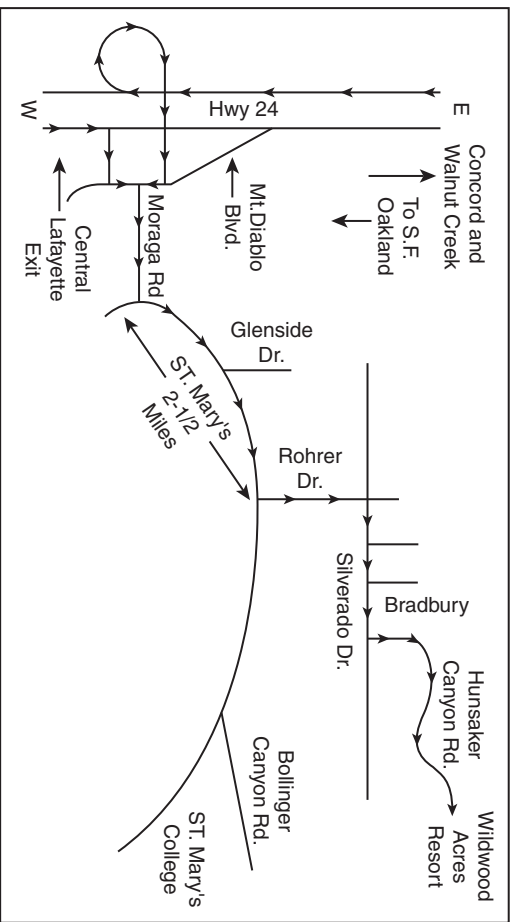

Wildwood Acres Resort
 1055 Hunsaker Canyon Road
 Lafayette, CA
 (925)283-2600
www.wildwoodacres.com

From Oakland Area:

Take 24 East
 Take Central Lafayette exit,
 turn right from off-ramp on Oak Hill Rd.
 Take first left on Mount Diablo Blvd.
 Take first right on Moraga
 Go 1/4 mile to St. Mary's Rd. and turn left.
 At 4th stop sign, turn left on Rohrer Dr.
 At 5th stop sign, turn right on Silverado Dr.
 Turn left on Bradbury.
 Bradbury turns into Hunsaker Canyon Rd.
 Wild Wood Acres is one mile in on your left.

From Walnut Creek Area:

Take 24 West from 680 North or South.
 Take Central Lafayette exit.
 Loop to your right underneath the freeway.
 Turn right on Mount Diablo Blvd.
 Turn left on Moraga Rd
 Go 1/4 mile to St. Mary's Rd. and turn left.
 At 4th stop sign, turn left on Rohrer Dr.
 At 5th stop sign, turn right on Silverado Dr.
 Turn left on Bradbury.
 Bradbury turns into Hunsaker Canyon Rd.
 Wild Wood Acres is one mile in on your left.